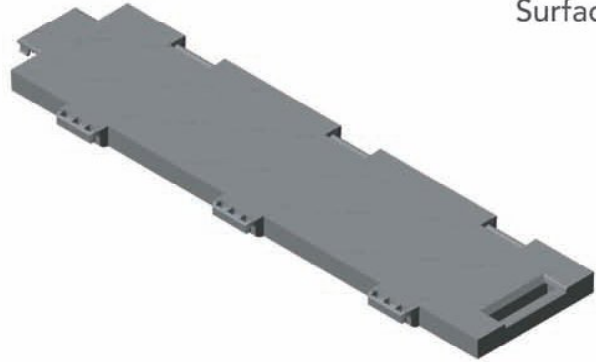

PortaFloor® Pro Surface Cover

BENEFITS

- Portable, reusable system
- Rugged and durable
- UV resistant colors
- Economical to use
- Effective in all weather and temperature conditions
- Protects sub-surface

PORTAFLOOR PRO STANDARD COLOR OPTIONS

Custom colors available upon request, additional charges & lead time may apply.

NOTE: Color samples are reproduced as closely as possible. They may not represent an exact color match to the PortaFloor Pro surface.

PORTAFLOOR
BY SPORT COURT

800.487.7655

www.portafloor.com

The following organizations have approved and use SPORT COURT® flooring:

Volleyball

Volleyball

Basketball

Futsal

Tennis

Futsal

Tennis