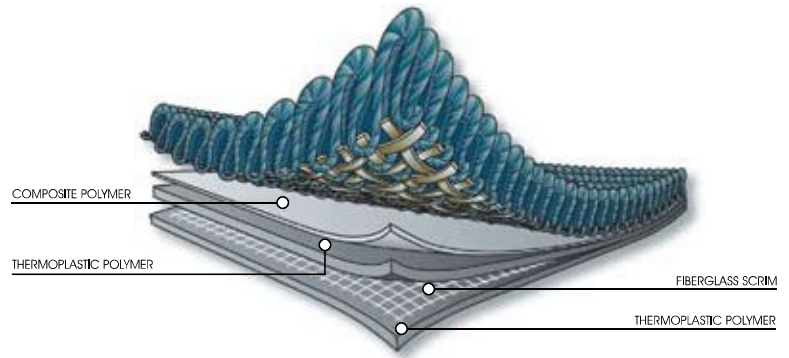

COLOR AVAILABILITY

Blue, Gray, Brown Multi
Blue Multi, Green Multi, Brown

ANTIMICROBIAL

Intersept® Technology

INDOOR AIR QUALITY

Green Label Plus Certified #GLP0820

CourtCover™

AVAILABLE COLOR OPTIONS